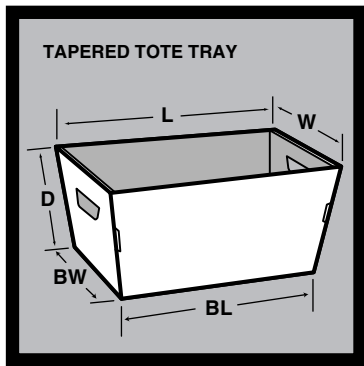

TTT

CORRUGATED (DIE-CUT) SELF-LOCKING TOTE TRAYS

275# TEST #3 WHITE OUTSIDE

Solves your material handling problems —
Tapered sides allow for nesting when empty —
Furnished flat — Rigid self-closing design sets
up in seconds — All dimensions are inside
dimensions — The coating on the TTT3 resists oil
and water, adds to the life of the tray, and is
100% recyclable.