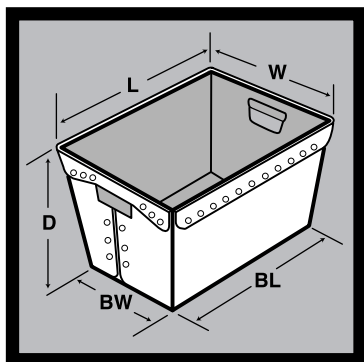

PLASTIC TAPERED TOTE TRAYS

160# POLYPROPYLENE TRANSLUCENT WHITE

Post Office Style Totes — Set Up. Nestable — Wire Reinforced —
Ultrasonically Welded — Chemical & Moisture Resistant —
Puncture & Tear Resistant — Easy to Clean — Reusable —
Recyclable PP ♻️

Stock No.	Inside Dimensions L x W x D	No. Per Carton	No. Per Carton
PTTT6	17 x 12³/₈ x 11¹/₂ (Inside Bottom Dimensions BL=14¹/₂" x BW=10⁵/₈")	15	32
PTTT7	22¹/₂ x 14⁵/₈ x 14 (Inside Bottom Dimensions BL=19¹/₂" x BW=12¹/₂")	10	32