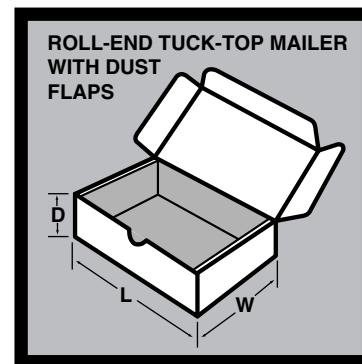

CORRUGATED MAILERS (DIE-CUT)

32 ECT #3 WHITE OUTSIDE

Furnished flat — Rigid self-locking design sets up in seconds — Perfect for shipping and mailing, shelf display or storage — All dimensions are inside dimensions.

RETT/DF