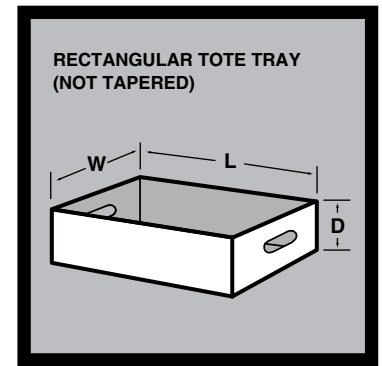

CORRUGATED (DIE-CUT) ONE-PIECE SELF-LOCKING FILE AID WITH HAND HOLE

32 ECT #3 WHITE OUTSIDE

Furnished flat — No tape, glue or staples necessary — Assemble in seconds — Used for filing or storing records — Not to be used as a shipper — All dimensions are outside dimensions.

| Stock No. | Outside Dimensions L x W x D | No. Per Bundle | No. Per Pallet |
|-----------|--|----------------|----------------|
| FA1 | 12 x 5 x 9 ⁷ / ₈ | 25 | 700 |

TTT

CORRUGATED (DIE-CUT) SELF-LOCKING TOTE TRAYS

275# TEST #3 WHITE OUTSIDE

Solves your material handling problems —
Tapered sides allow for nesting when empty —
Furnished flat — Rigid self-closing design sets
up in seconds — All dimensions are inside
dimensions — The coating on the TTT3 resists oil
and water, adds to the life of the tray, and is
100% recyclable.