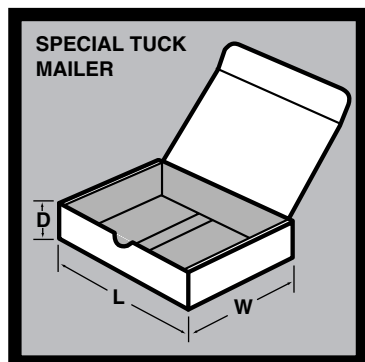

CORRUGATED MAILERS (DIE-CUT)

32 ECT #3 WHITE OUTSIDE

Furnished flat — Rigid self-locking design sets up in seconds — Perfect for shipping and mailing, shelf display or storage — All dimensions are inside dimensions.

ST