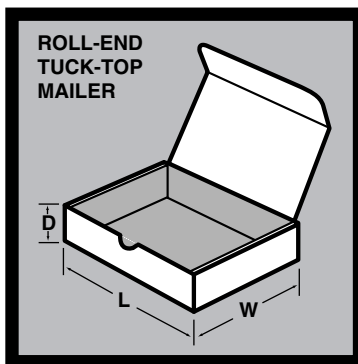

*Exceeds U.S. Postal Service 108" max. †Exceeds U.P.S. 130" max.

CORRUGATED MAILERS (DIE-CUT)

32 ECT #3 WHITE OUTSIDE

Furnished flat — Rigid self-locking design sets up in seconds — Perfect for shipping and mailing, shelf display or storage — All dimensions are inside dimensions.