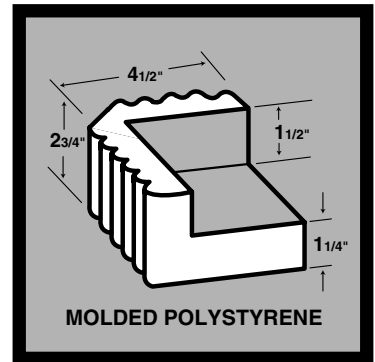

**CORRUGATED (DIE-CUT)
CORNER PADS**

150# TEST #3 WHITE OUTSIDE

Furnished flat — No tape, glue or staples necessary — Assemble in seconds — Used for corner protection for furniture, cabinets, windows, doors, pictures, etc. — All dimensions are inside dimensions.

Stock No.	Inside Dimensions L x W x D		No. Per Bundle	No. Per Pallet
CB1	3 x 3 x 3 (Cushion Corner Pad)		50	3500
CB2	4 x 4 x 1 (Triangle Corner Pad)		50	8750
CB3	5 x 5 x 1 1/2 (Triangle Corner Pad)		50	6000
CB4	5 x 5 x 5 (Cushion Corner Pad)		50	1000
CB6	7 x 7 x 2 (Triangle Corner Pad)		50	3000

FOAM CORNER BLOCKS

Packaged in corrugated cartons — No set-up necessary — Used for corner protection when cushioning is required.

FCB2

Stock No.	Inside Dimensions L x W x D		No. Per Carton	Wt. Per Carton
FCB1	2 1/4 x 2 1/4 x 2 1/4 (3/4" Wall Thickness)		1060	21
FCB5	3 x 3 x 3 (2" Wall Thickness)		168	21
FCB2	3 1/4 x 3 1/4 x 1 1/2 (1 1/4" Wall Thickness)		672	30
FCB3	3 1/2 x 3 1/2 x 3 1/2 (1 1/2" Wall Thickness)		168	13
FCB6	7 3/8 x 7 3/8 x 2 (2 1/4" Wall Thickness)		80	18